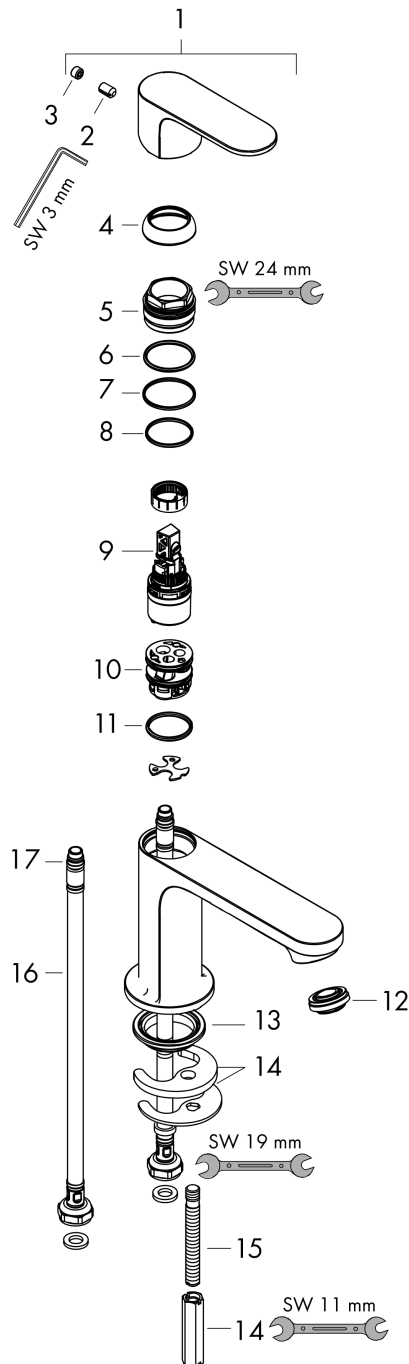

Rebris S
Single lever basin mixer 80 CoolStart without waste set
 Surfaces: **Chrome** Article Number: **72514000**

Description

product features

- ComfortZone 80
- projection: 121 mm
- spout height: 84 mm
- spray type: normal spray
- maximum flow rate at 3 bar: 5 l/min
- ceramic cartridge
- temperature limitation adjustable
- suitable for continuous flow water heaters
- connection type: G 3/8 connections
- connection dimension: DN15
- cold water in middle position

Technology

Design awards

Certificates

Product image

Scale drawing

Flowchart

Rebris S
Single lever basin mixer 80 CoolStart without waste set
 Surfaces: **Chrome** Article Number: **72514000**

Exploded Drawing

Year of production: >06/22

Rebris S
Single lever basin mixer 80 CoolStart without waste set
 Surfaces: **Chrome** Article Number: **72514000**

Spare part list

Year of production: >06/22

Pos.	Description	Article Number	Price	PU
1	handle	94644000	€ 44,63	1
2	hollow set screw M6x10 DIN 916	96029000	€ 3,21	1
3	screw cover	95704000	€ 3,21	1
4	flange	98863000	€ 44,63	1
5	nut	98864000	€ 35,94	1
6	O-ring 24x2	98388000	€ 3,21	1
7	O-ring 27x1,5	92527000	€ 11,31	1
8	O-ring 25x1,5	98146000	€ 3,21	1
9	cartridge, assy	95973001	€ 70,57	1
10	adapter for cartridge	95975000	€ 8,45	1
11	O-ring 23x2	98398000	€ 3,21	1
12	aerator M24x1 (5 l/min)	94364000	€ 8,45	1
13	seal Ø 42	98722000	€ 5,24	1
14	fixing set	96016000	€ 28,20	1
15	screw M8 x 68	97736000	€ 5,24	1
16	connection hose 450 mm M8x0,75 G3/8	97206000	€ 28,20	1
17	O-ring 6,6x1,6	93019000	€ 3,21	1