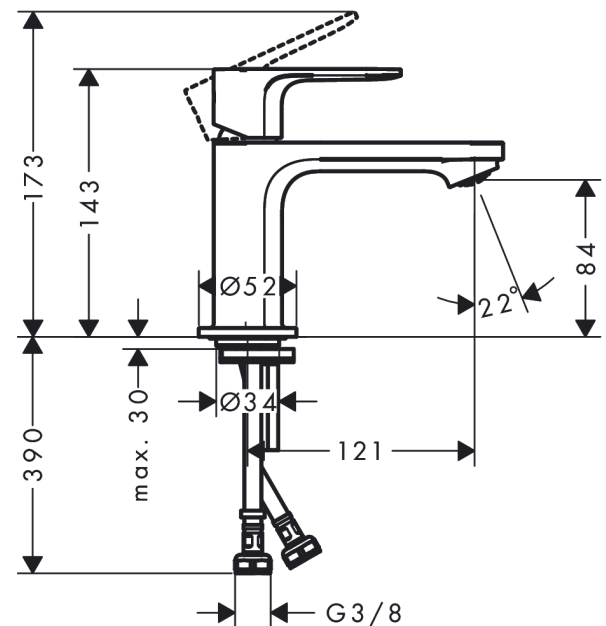

Rebris S
Single lever basin mixer 80 CoolStart without waste set
 Surfaces: **Chrome** Article Number: **72514000**

Description

product features

- ComfortZone 80
- projection: 121 mm
- spout height: 84 mm
- spray type: normal spray
- maximum flow rate at 3 bar: 5 l/min
- ceramic cartridge
- temperature limitation adjustable
- suitable for continuous flow water heaters
- connection type: G 3/8 connections
- connection dimension: DN15
- cold water in middle position

Technology

Design awards

Certificates

Product image

Scale drawing

Flowchart

Rebris S
Single lever basin mixer 80 CoolStart without waste set
 Surfaces: **Chrome** Article Number: **72514000**

Exploded Drawing

Year of production: >06/22

Rebris S
Single lever basin mixer 80 CoolStart without waste set
 Surfaces: **Chrome** Article Number: **72514000**

Spare part list

Year of production: >06/22

Pos.	Description	Article Number	Price	PU
1	handle	94644000	€ 44,63	1
2	hollow set screw M6x10 DIN 916	96029000	€ 3,21	1
3	screw cover	95704000	€ 3,21	1
4	flange	98863000	€ 44,63	1
5	nut	98864000	€ 35,94	1
6	O-ring 24x2	98388000	€ 3,21	1
7	O-ring 27x1,5	92527000	€ 11,31	1
8	O-ring 25x1,5	98146000	€ 3,21	1
9	cartridge, assy	95973001	€ 70,57	1
10	adapter for cartridge	95975000	€ 8,45	1
11	O-ring 23x2	98398000	€ 3,21	1
12	aerator M24x1 (5 l/min)	94364000	€ 8,45	1
13	seal Ø 42	98722000	€ 5,24	1
14	fixing set	96016000	€ 28,20	1
15	screw M8 x 68	97736000	€ 5,24	1
16	connection hose 450 mm M8x0,75 G3/8	97206000	€ 28,20	1
17	O-ring 6,6x1,6	93019000	€ 3,21	1